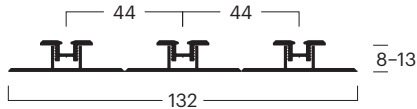

BG	00010100106
No. ^(1,2,3)	3x 000101001, 1x 000102000, 1x 000102300
Ref.	Running rail recessed 3 runner with Base profile, recommended for laminate, parquet, tiles or similar.
Color	Silver anodized E6/EV-1