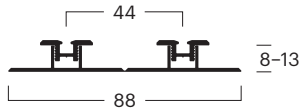

BG	00010100104
No. ^(1,2,3)	1x 000102300, 2x 000101001
Ref.	Running rail recessed 2 runner with Base profile, recommended for laminate, parquet, tiles or similar.
Color	Silver anodized E6/EV-1