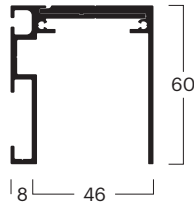

Assemblies

Guide rails

bottom running system

BG	00020060101
No. (1,2,3)	1x 000200601, 1x 000200201
Ref.	Guide rail 1 runner 60 × 52 mm, recommended for wall mounting and max. 12 mm skirting board
Color *	Silver anodized E6/EV-1