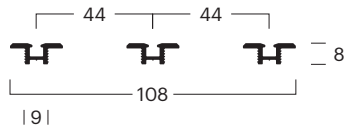

BG	00010100105
No. ^(1,2,3)	3x 000101001
Ref.	Running rail insert recessed 3 runner, recommended for laminate,parquet or similar.
Color	Silver anodized E6/EV-1