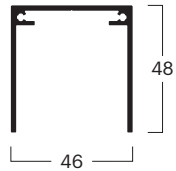

Assemblies

ECO Guide rails

bottom running system

BG	00020100101
No. ^(1,2,3)	1x 000201001
Ref.	ECO guide rail 1 runner 48 × 46 mm
Color *	Silver anodized E6/EV-1