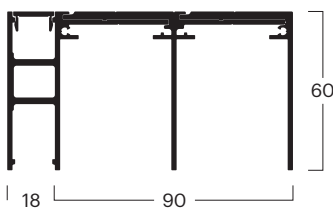

BG	00020080102
No. (1,2,3)	je 1x 000200701, 000200201, 000200901, 000200301
Ref.	Guide rail 2 runner 60 × 108 mm with all-glass side panel profile, recommended for ceiling and integrated ceiling mounting
Color *	Silver anodized E6/EV-1