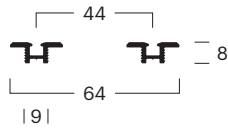

Assemblies

Running rails

bottom running system

BG	00010100101
No. ^(1,2,3)	1x 000101001
Ref.	Running rail insert recessed 1 runner, recommended for laminate,parquet or similar.
Color	Silver anodized E6/EV-1

BG	00010100103
No. ^(1,2,3)	2x 000101001
Ref.	Running rail insert recessed 2 runner, recommended for laminate,parquet or similar.
Color	Silver anodized E6/EV-1