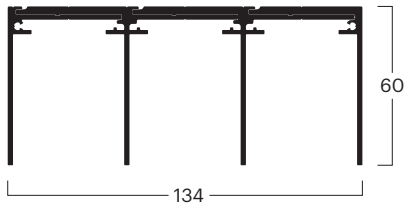

Assemblies

Guide rails

bottom running system

BG	00020010101
No. ^(1,2,3)	1x 000200101, 1x 000200201
Ref.	Guide rail 1 runner 60 × 46 mm
Color *	Silver anodized E6/EV-1

BG	00020010102
No. ^(1,2,3)	1x 000150101, 1x 000200101, 1x 000200201
Ref.	Guide rail 2 runner 60 × 90 mm
Color *	Silver anodized E6/EV-1

BG	00020010103
No. ^(1,2,3)	1x 000200101, 1x 000200201, 2x 000200301
Ref.	Guide rail 3 runner 60 × 134 mm
Color *	Silver anodized E6/EV-1

BG	00020010104
No. ^(1,2,3)	1x 000200101, 1x 000200201, 3x 000200301
Ref.	Guide rail 4 runner 60 × 178 mm
Color *	Silver anodized E6/EV-1