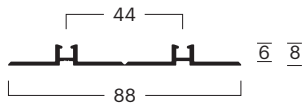

BG	00010310101
No. ^(1,2,3)	1x 000103101
Ref.	Running rail embedded 2 runner, recommended for carpeted floors
Color	Silver anodized E6/EV-1