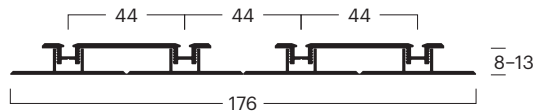

BG	00010100108
No. ^(1,2,3)	2x 000101201, 2x 000102300
Ref.	Running rail embedded 4 runner with base profile, recommended for laminate, parquet, tile or similar.
Color	Silver anodized E6/EV-1