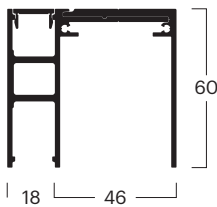

BG	00020080101
No. (1,2,3)	1x 000200701, 1x 000200201, 1x 000200901
Ref.	Guide rail 1 runner 60 × 64 mm with all-glass side panel profile, recommended for ceiling and integrated ceiling mounting
Color *	Silver anodized E6/EV-1