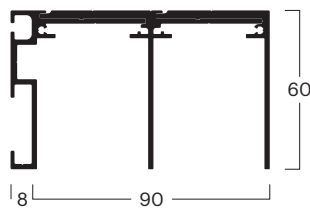

Assemblies

Guide rails

bottom running system

BG	00020010101
No. ^(1,2,3)	1x 000200101, 1x 000200201
Ref.	Guide rail 1 runner 60 × 46 mm
Color *	Silver anodized E6/EV-1

BG	00020010102
No. ^(1,2,3)	1x 000150101, 1x 000200101, 1x 000200201
Ref.	Guide rail 2 runner 60 × 90 mm
Color *	Silver anodized E6/EV-1

BG	00020010103
No. ^(1,2,3)	1x 000200101, 1x 000200201, 2x 000200301
Ref.	Guide rail 3 runner 60 × 134 mm
Color *	Silver anodized E6/EV-1

BG	00020010104
No. ^(1,2,3)	1x 000200101, 1x 000200201, 3x 000200301
Ref.	Guide rail 4 runner 60 × 178 mm
Color *	Silver anodized E6/EV-1

Assemblies

Guide rails

bottom running system

BG	00020060101
No. (1,2,3)	1x 000200601, 1x 000200201
Ref.	Guide rail 1 runner 60 × 52 mm, recommended for wall mounting and max. 12 mm skirting board
Color *	Silver anodized E6/EV-1