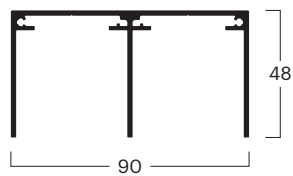

BG	00020080102
No. (1,2,3)	je 1x 000200701, 000200201, 000200901, 000200301
Ref.	Guide rail 2 runner 60 × 108 mm with all-glass side panel profile, recommended for ceiling and integrated ceiling mounting
Color *	Silver anodized E6/EV-1

Assemblies

ECO Guide rails

bottom running system

BG	00020100101
No. ^(1,2,3)	1x 000201001
Ref.	ECO guide rail 1 runner 48 × 46 mm
Color *	Silver anodized E6/EV-1

BG	00020110101
No. ^(1,2,3)	1x 000201101
Ref.	ECO guide rail 2 runner 48 × 90 mm
Color *	Silver anodized E6/EV-1