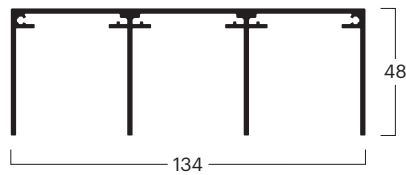

Assemblies

ECO Guide rails

bottom running system

BG	00020100101
No. ^(1,2,3)	1x 000201001
Ref.	ECO guide rail 1 runner 48 × 46 mm
Color *	Silver anodized E6/EV-1

BG	00020110101
No. ^(1,2,3)	1x 000201101
Ref.	ECO guide rail 2 runner 48 × 90 mm
Color *	Silver anodized E6/EV-1