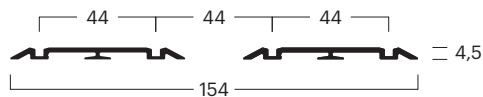

BG	00010020102
No. ^(1,2,3)	2x 000100201
Ref.	Running rail imposed 4 runner, recommended for laminate, parquet, tiles or similar.
Color	Silver anodized E6/EV-1