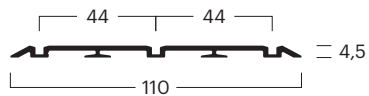

BG	00010030101
No. ^(1,2,3)	1x 000100301
Ref.	Running rail imposed 3 runner, recommended for laminate, parquet, tiles or similar.
Color	Silver anodized E6/EV-1