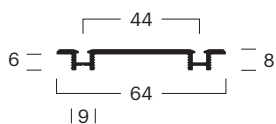

BG	00010120101
No. ^(1,2,3)	1x 000101201
Ref.	Running rail insert closed embedded 2 runner, recommended for Laminate, parquet or similar
Color	Silver anodized E6/EV-1