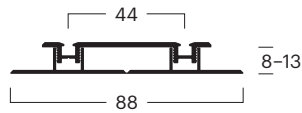

BG	00010120102
No. ^(1,2,3)	1x 000101201, 1x 000102300
Ref.	Running rail closed embedded 2 runner with base profile, recommended for laminate, parquet, tile or similar.
Color	Silver anodized E6/EV-1