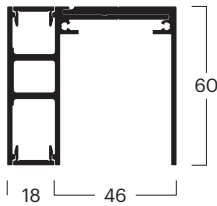

BG	00020070101
No. (1,2,3)	1x 000200701, 1x 000200201, 2x 000200901
Ref.	Guide rail 1 runner 60 × 64 mm, recommended for wall mounting and max. 22 mm skirting board
Color *	Silver anodized E6/EV-1