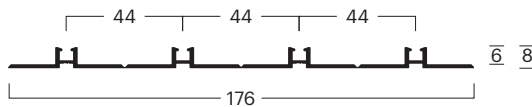

BG	00010310102
No. ^(1,2,3)	2x 000103101
Ref.	Running rail embedded 4 runner, recommended for carpeted floors
Color	Silver anodized E6/EV-1