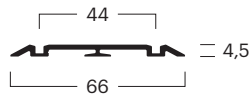

BG	00020120101
No. ^(1,2,3)	1x 000201201
Ref.	ECO guide rail 3 runner 48 × 134 mm
Color *	Silver anodized E6/EV-1

Assemblies

Running rails

bottom running system

BG	00010010101
No. ^(1,2,3)	1x 000100101
Ref.	Running rail imposed 1 runner, recommended for laminate, parquet, tiles or similar.
Color	Silver anodized E6/EV-1