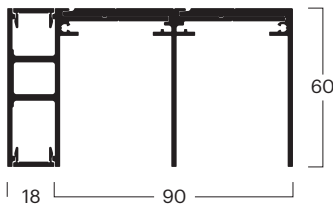

BG	00020070102
No. (1,2,3)	1x 000200701, 1x 000200201, 2x 000200901, 1x 000200301
Ref.	Guide rail 2 runner 60 × 108 mm, recommended for wall mounting and max. 22 mm skirting board
Color *	Silver anodized E6/EV-1