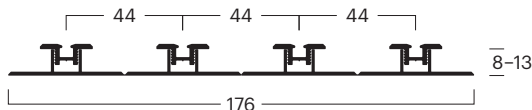

BG	00010100108
No. ^(1,2,3)	4x 000101001, 2x 000102300
Ref.	Running rail recessed 4 runner with Base profile, recommended for laminate, parquet, tiles or similar.
Color	Silver anodized E6/EV-1