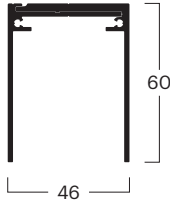

Assemblies

Guide rails

bottom running system

BG	00020010101
No. ^(1,2,3)	1x 000200101, 1x 000200201
Ref.	Guide rail 1 runner 60 × 46 mm
Color *	Silver anodized E6/EV-1

BG	00020010102
No. ^(1,2,3)	1x 000150101, 1x 000200101, 1x 000200201
Ref.	Guide rail 2 runner 60 × 90 mm
Color *	Silver anodized E6/EV-1

BG	00020010103
No. ^(1,2,3)	1x 000200101, 1x 000200201, 2x 000200301
Ref.	Guide rail 3 runner 60 × 134 mm
Color *	Silver anodized E6/EV-1

BG	00020010104
No. ^(1,2,3)	1x 000200101, 1x 000200201, 3x 000200301
Ref.	Guide rail 4 runner 60 × 178 mm
Color *	Silver anodized E6/EV-1