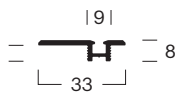

Assemblies

Running rails

bottom running system

BG	00010110101
No. ^(1,2,3)	1x 000101101
Ref.	Running rail insert extended embedded 1 runner, recommended for Laminate, parquet or similar
Color	Silver anodized E6/EV-1