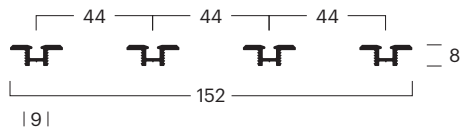

BG	00010100107
No. ^(1,2,3)	4x 000101001
Ref.	Running rail insert recessed 4 runner, recommended for laminate,parquet or similar.
Color	Silver anodized E6/EV-1