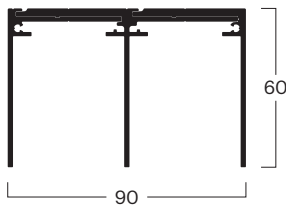

Assemblies

Guide rails

bottom running system

BG	00020010101
No. ^(1,2,3)	1x 000200101, 1x 000200201
Ref.	Guide rail 1 runner 60 × 46 mm
Color *	Silver anodized E6/EV-1

BG	00020010102
No. ^(1,2,3)	1x 000150101, 1x 000200101, 1x 000200201
Ref.	Guide rail 2 runner 60 × 90 mm
Color *	Silver anodized E6/EV-1

BG	00020010103
No. ^(1,2,3)	1x 000200101, 1x 000200201, 2x 000200301
Ref.	Guide rail 3 runner 60 × 134 mm
Color *	Silver anodized E6/EV-1

BG	00020010104
No. ^(1,2,3)	1x 000200101, 1x 000200201, 3x 000200301
Ref.	Guide rail 4 runner 60 × 178 mm
Color *	Silver anodized E6/EV-1