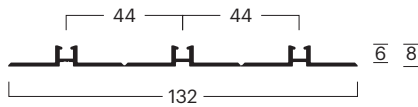

Assemblies

Running rails

bottom running system

BG	00010300101
No. ^(1,2,3)	1x 000103001
Ref.	Running rail embedded 1 runner, recommended for carpeted floors
Color	Silver anodized E6/EV-1

BG	00010310101
No. ^(1,2,3)	1x 000103101
Ref.	Running rail embedded 2 runner, recommended for carpeted floors
Color	Silver anodized E6/EV-1