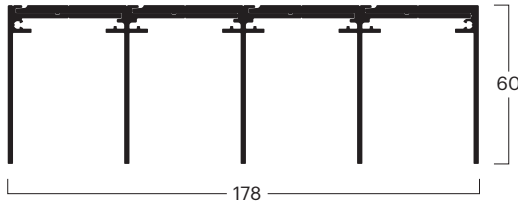

Assemblies

Guide rails

bottom running system

BG	00020010101
No. ^(1,2,3)	1x 000200101, 1x 000200201
Ref.	Guide rail 1 runner 60 × 46 mm
Color *	Silver anodized E6/EV-1

BG	00020010102
No. ^(1,2,3)	1x 000150101, 1x 000200101, 1x 000200201
Ref.	Guide rail 2 runner 60 × 90 mm
Color *	Silver anodized E6/EV-1

BG	00020010103
No. ^(1,2,3)	1x 000200101, 1x 000200201, 2x 000200301
Ref.	Guide rail 3 runner 60 × 134 mm
Color *	Silver anodized E6/EV-1

BG	00020010104
No. ^(1,2,3)	1x 000200101, 1x 000200201, 3x 000200301
Ref.	Guide rail 4 runner 60 × 178 mm
Color *	Silver anodized E6/EV-1