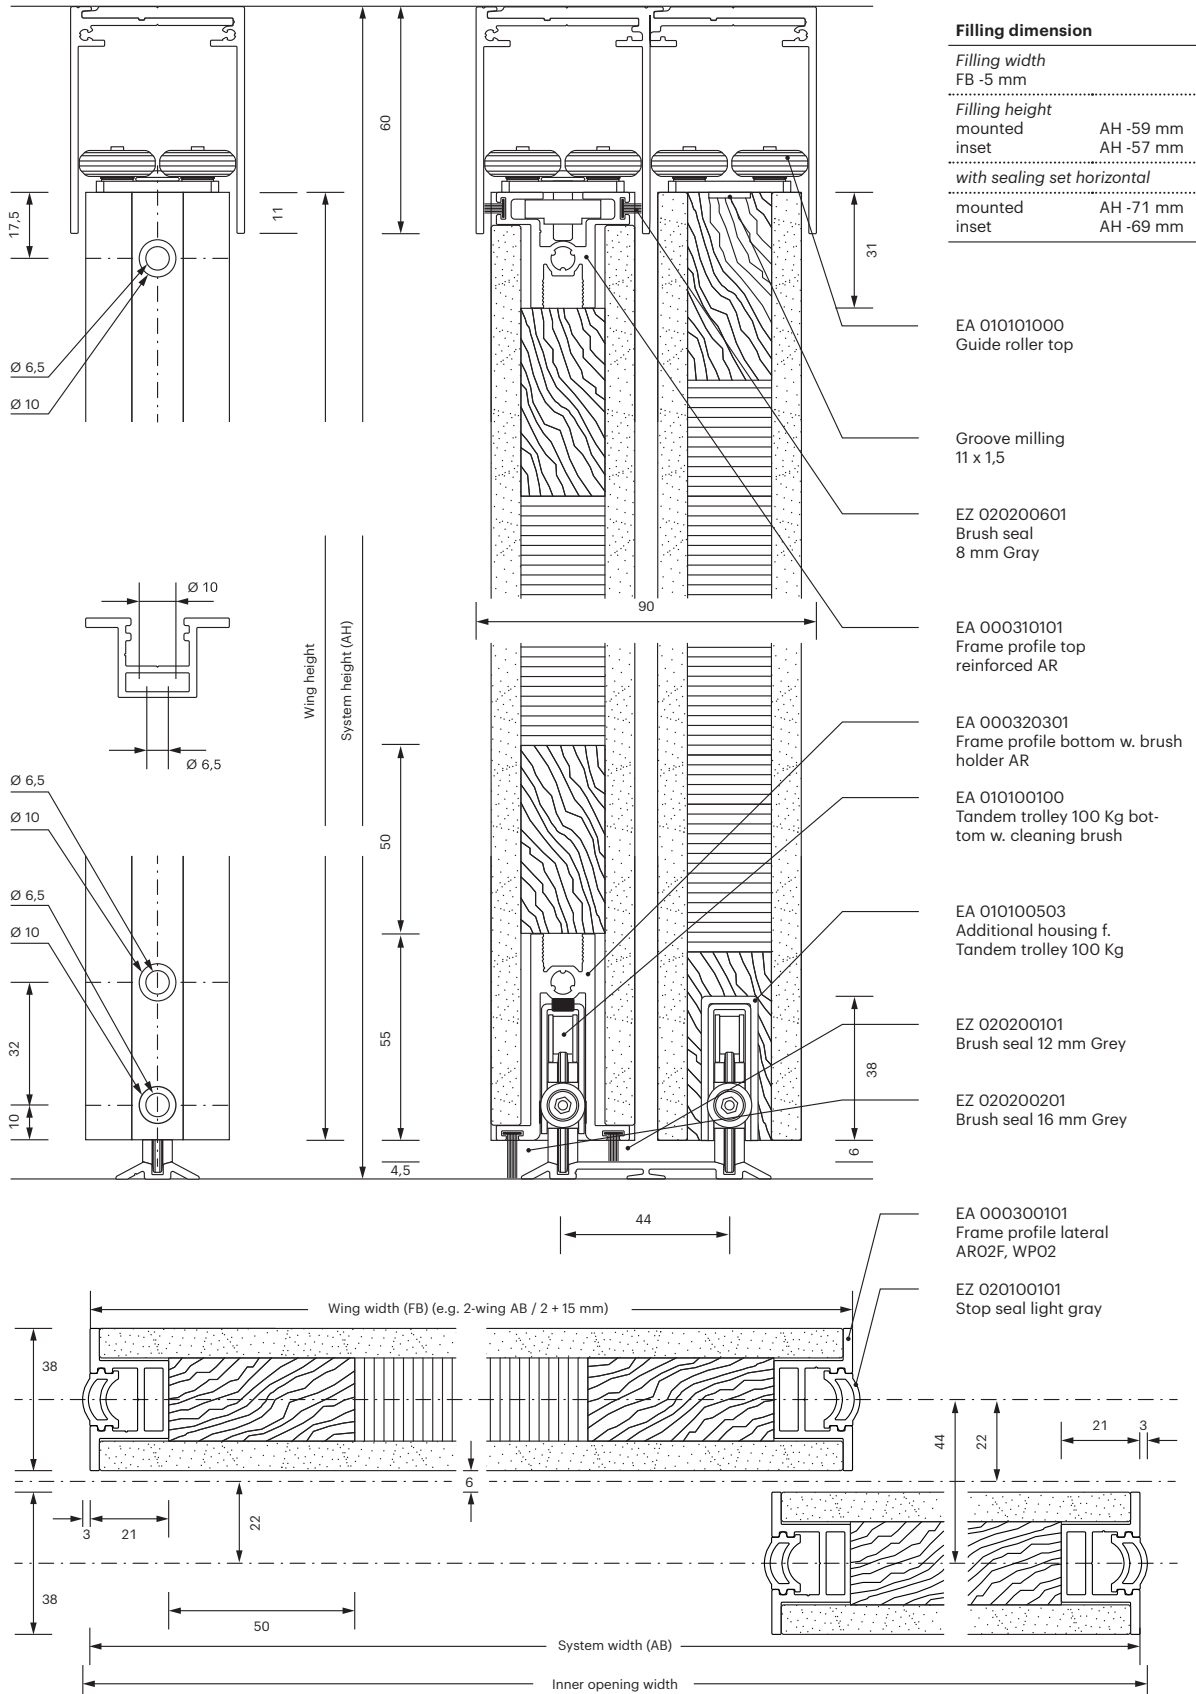

Honeycomb panel sliding door

WPO2 bottom running

ATTENTION

Height compensation without automatic soft stop +/- 6 mm
 Height compensation with automatic soft stop +/- 6 mm

Honeycomb panel sliding door

WPO2 bottom running

i All dimensions in millimeters

Wing dimension

<i>Wing width (FB)</i>	
AB + (number of projections x 30 mm) : Number of wings	
<i>Wing height</i>	
mounted	AH -59 mm
inset	AH -57 mm
<i>with sealing set horizontal</i>	
mounted	AH -59 mm
inset	AH -57 mm

Filling dimension

<i>Filling width</i>	
FB -5 mm	
<i>Filling height</i>	
mounted	AH -59 mm
inset	AH -57 mm
<i>with sealing set horizontal</i>	
mounted	AH -71 mm
inset	AH -69 mm

Honeycomb panel sliding door **WPO2** bottom running

i All dimensions in millimeters