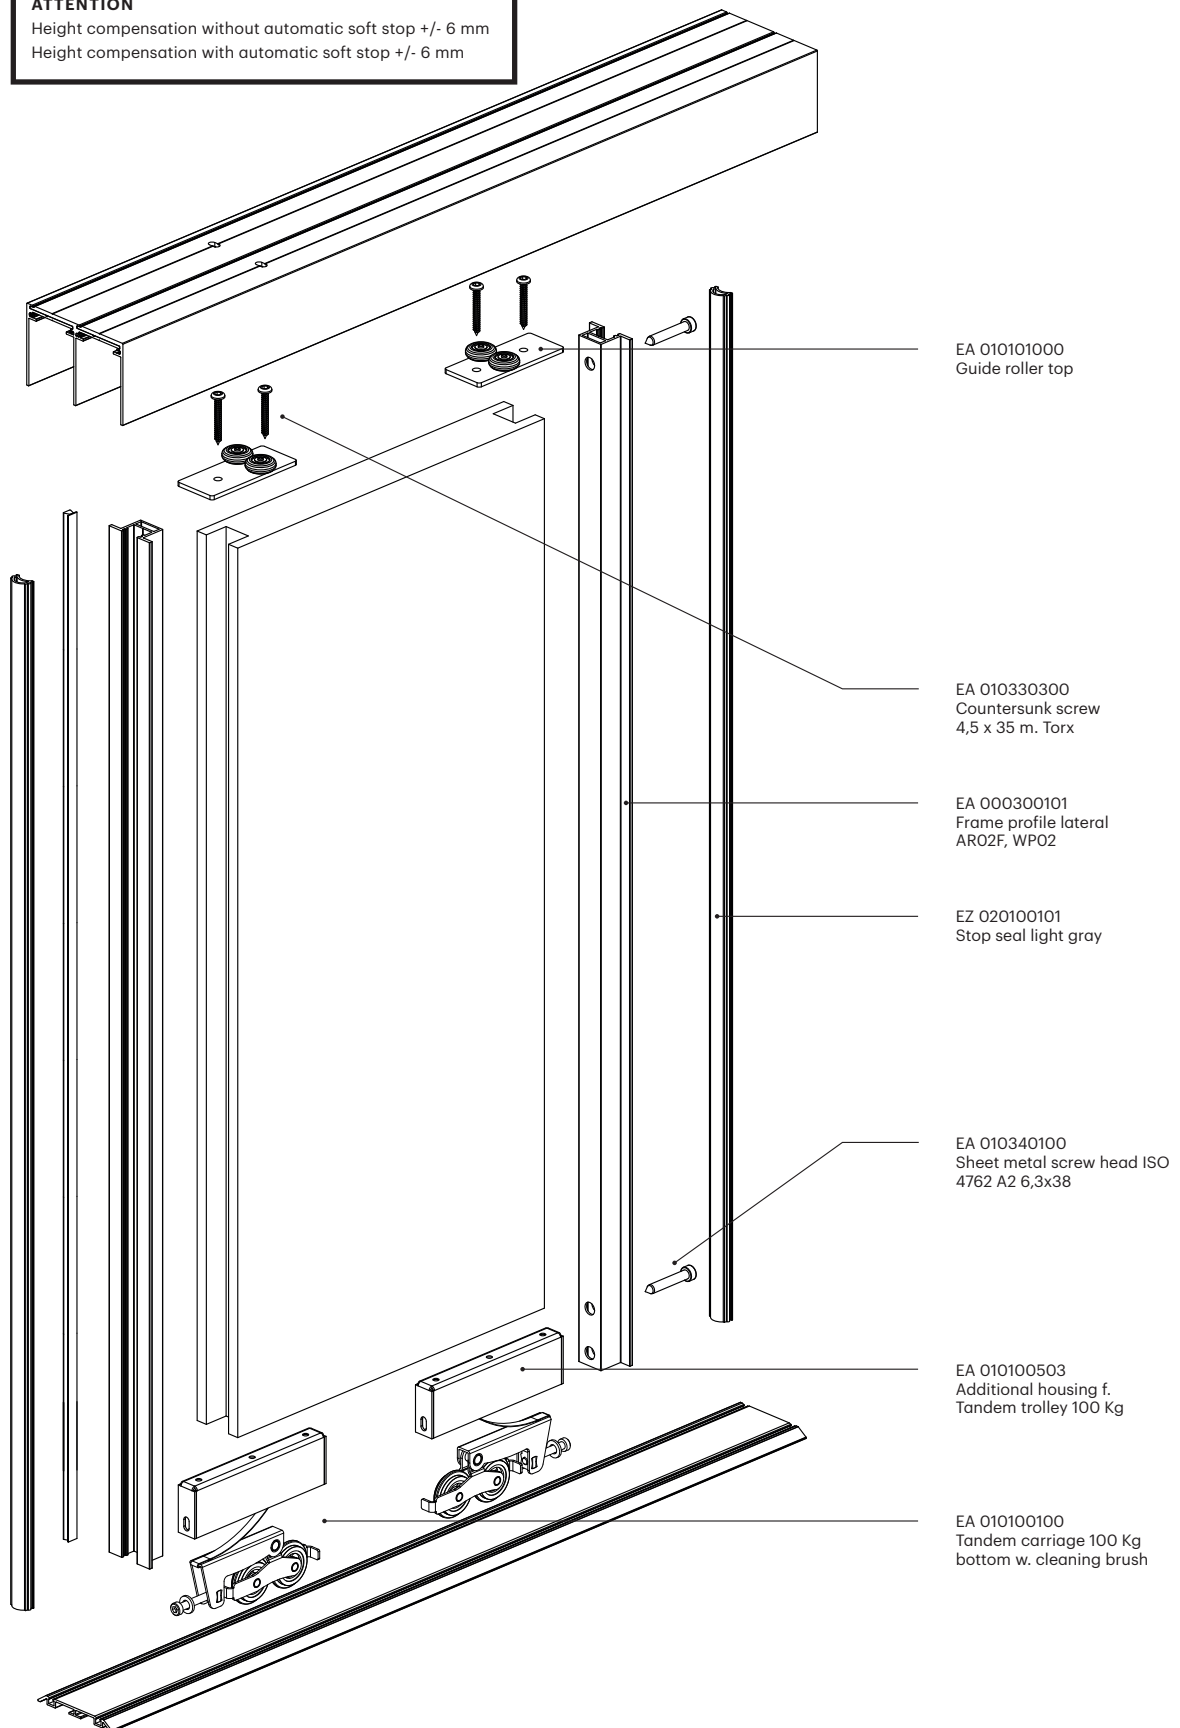

Honeycomb panel sliding door

WPO2 bottom running

ATTENTION

Height compensation without automatic soft stop +/- 6 mm
 Height compensation with automatic soft stop +/- 6 mm

Honeycomb panel sliding door

WPO2 bottom running

i All dimensions in millimeters

Wing dimension

<i>Wing width (FB)</i>	
AB + (number of projections x 30 mm) : Number of wings	
<i>Wing height</i>	
mounted	AH -59 mm
inset	AH -57 mm
<i>with sealing set horizontal</i>	
mounted	AH -59 mm
inset	AH -57 mm

Filling dimension

<i>Filling width</i>	
FB -5 mm	
<i>Filling height</i>	
mounted	AH -59 mm
inset	AH -57 mm
<i>with sealing set horizontal</i>	
mounted	AH -71 mm
inset	AH -69 mm

Honeycomb panel sliding door **WPO2** bottom running

i All dimensions in millimeters