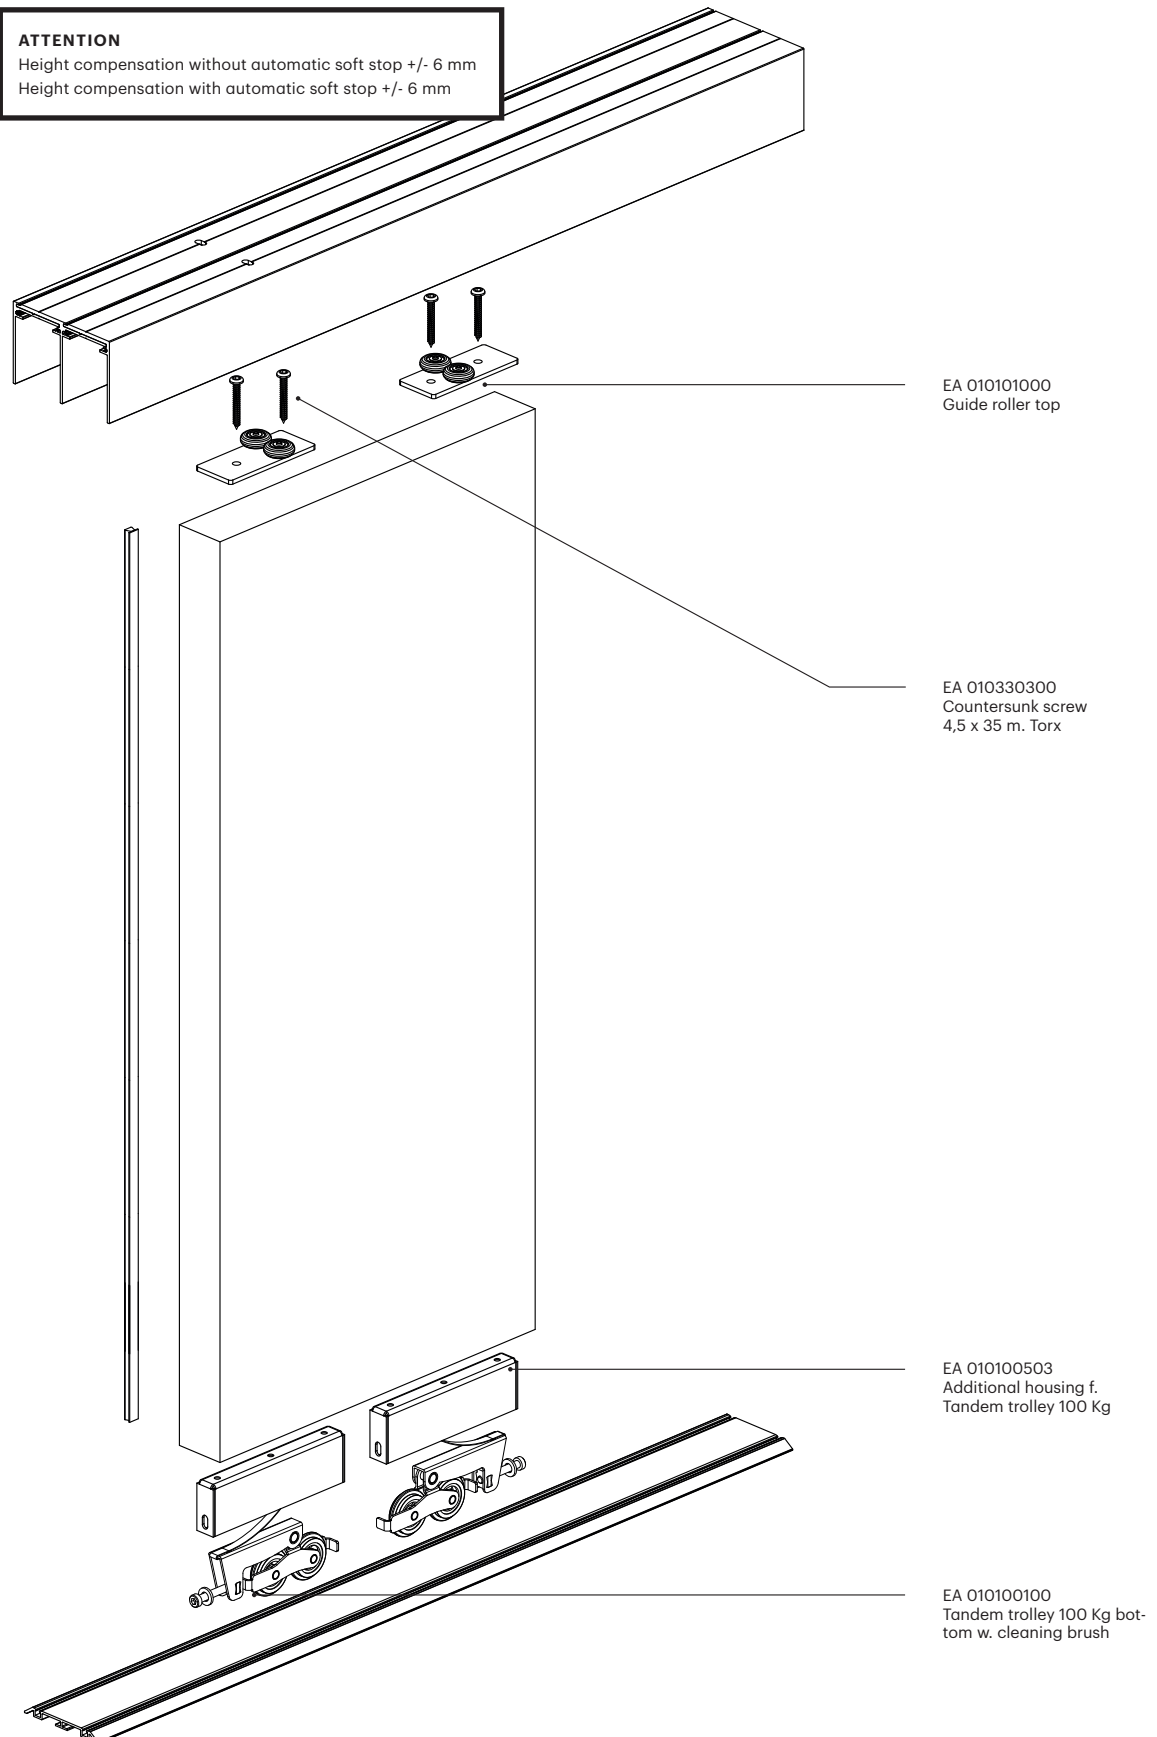

Honeycomb panel sliding door

WPOO bottom running

ATTENTION

Height compensation without automatic soft stop +/- 6 mm
Height compensation with automatic soft stop +/- 6 mm

Honeycomb panel sliding door

WPOO bottom running

All dimensions in millimeters

Wing dimension

<i>Wing width (FB)</i>	
AB + (number of projections x 30 mm) : Number of wings	
<i>Wing height</i>	
mounted	AH -59 mm
inset	AH -57 mm
<i>with sealing set horizontal</i>	
mounted	AH -59 mm
inset	AH -57 mm

Filling dimension

<i>Filling width</i>	
FB	
<i>Filling height</i>	
mounted	AH -59 mm
inset	AH -57 mm
<i>with sealing set horizontal</i>	
mounted	AH -71 mm
inset	AH -69 mm

Honeycomb panel sliding door

WPOO bottom running

i All dimensions in millimeters

Sealing set horizontal