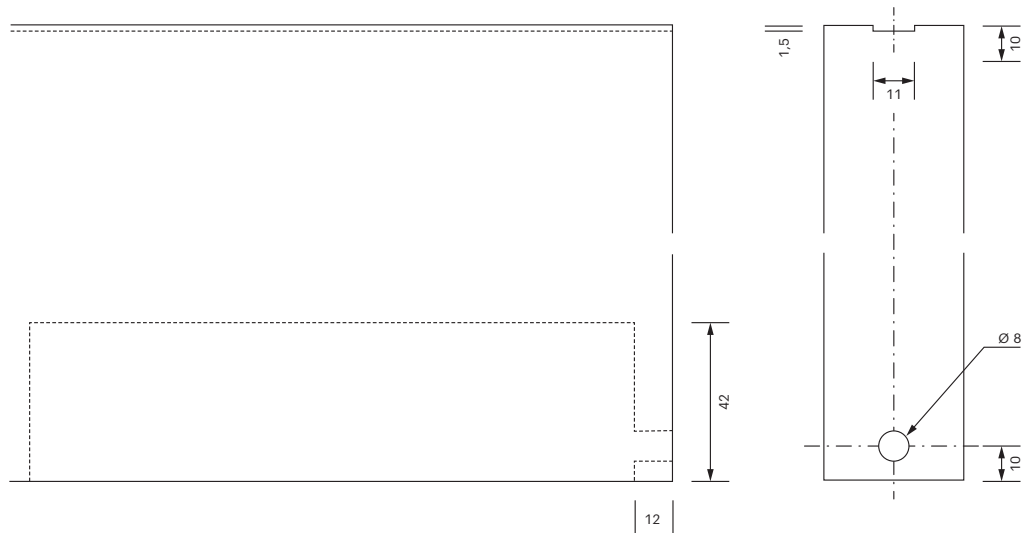

All dimensions in millimeters

Wing dimension

<i>Wing width (FB)</i>	
AB + (number of projections x 30 mm) : Number of wings	
<i>Wing height</i>	
mounted	AH -59 mm
inset	AH -57 mm
<i>with sealing set horizontal</i>	
mounted	AH -59 mm
inset	AH -57 mm

Filling dimension

<i>Filling width</i>	
FB	
<i>Filling height</i>	
mounted	AH -59 mm
inset	AH -57 mm
<i>with sealing set horizontal</i>	
mounted	AH -71 mm
inset	AH -69 mm

Honeycomb panel sliding door

WPOO bottom running

i All dimensions in millimeters

Sealing set horizontal