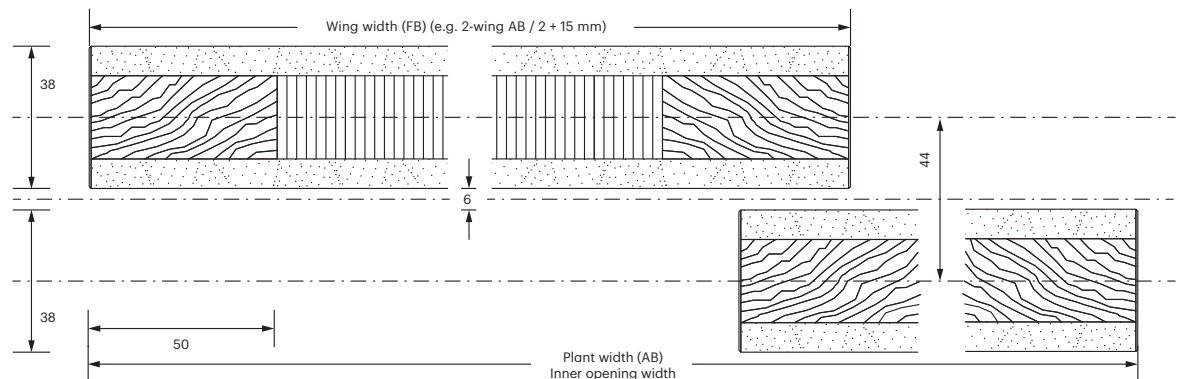

Honeycomb panel sliding door

WPOO bottom running

ATTENTION

Height compensation without automatic soft stop +/- 6 mm
Height compensation with automatic soft stop +/- 6 mm

Honeycomb panel sliding door

WPOO bottom running

All dimensions in millimeters

Wing dimension

<i>Wing width (FB)</i>	
AB + (number of projections x 30 mm) : Number of wings	
<i>Wing height</i>	
mounted	AH -59 mm
inset	AH -57 mm
<i>with sealing set horizontal</i>	
mounted	AH -59 mm
inset	AH -57 mm

Filling dimension

<i>Filling width</i>	
FB	
<i>Filling height</i>	
mounted	AH -59 mm
inset	AH -57 mm
<i>with sealing set horizontal</i>	
mounted	AH -71 mm
inset	AH -69 mm

Honeycomb panel sliding door

WPOO bottom running

i All dimensions in millimeters

Sealing set horizontal