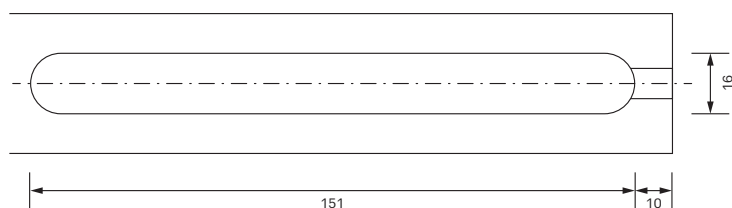

All dimensions in millimeters

Wing dimension

<i>Wing width (FB)</i>	
AB + (number of projections x 30 mm) : Number of wings	
<i>Wing height</i>	
mounted	AH -59 mm
inset	AH -57 mm
<i>with sealing set horizontal</i>	
mounted	AH -59 mm
inset	AH -57 mm

Filling dimension

<i>Filling width</i>	
FB	
<i>Filling height</i>	
mounted	AH -59 mm
inset	AH -57 mm
<i>with sealing set horizontal</i>	
mounted	AH -71 mm
inset	AH -69 mm

Honeycomb panel sliding door

WPOO bottom running

i All dimensions in millimeters

Sealing set horizontal