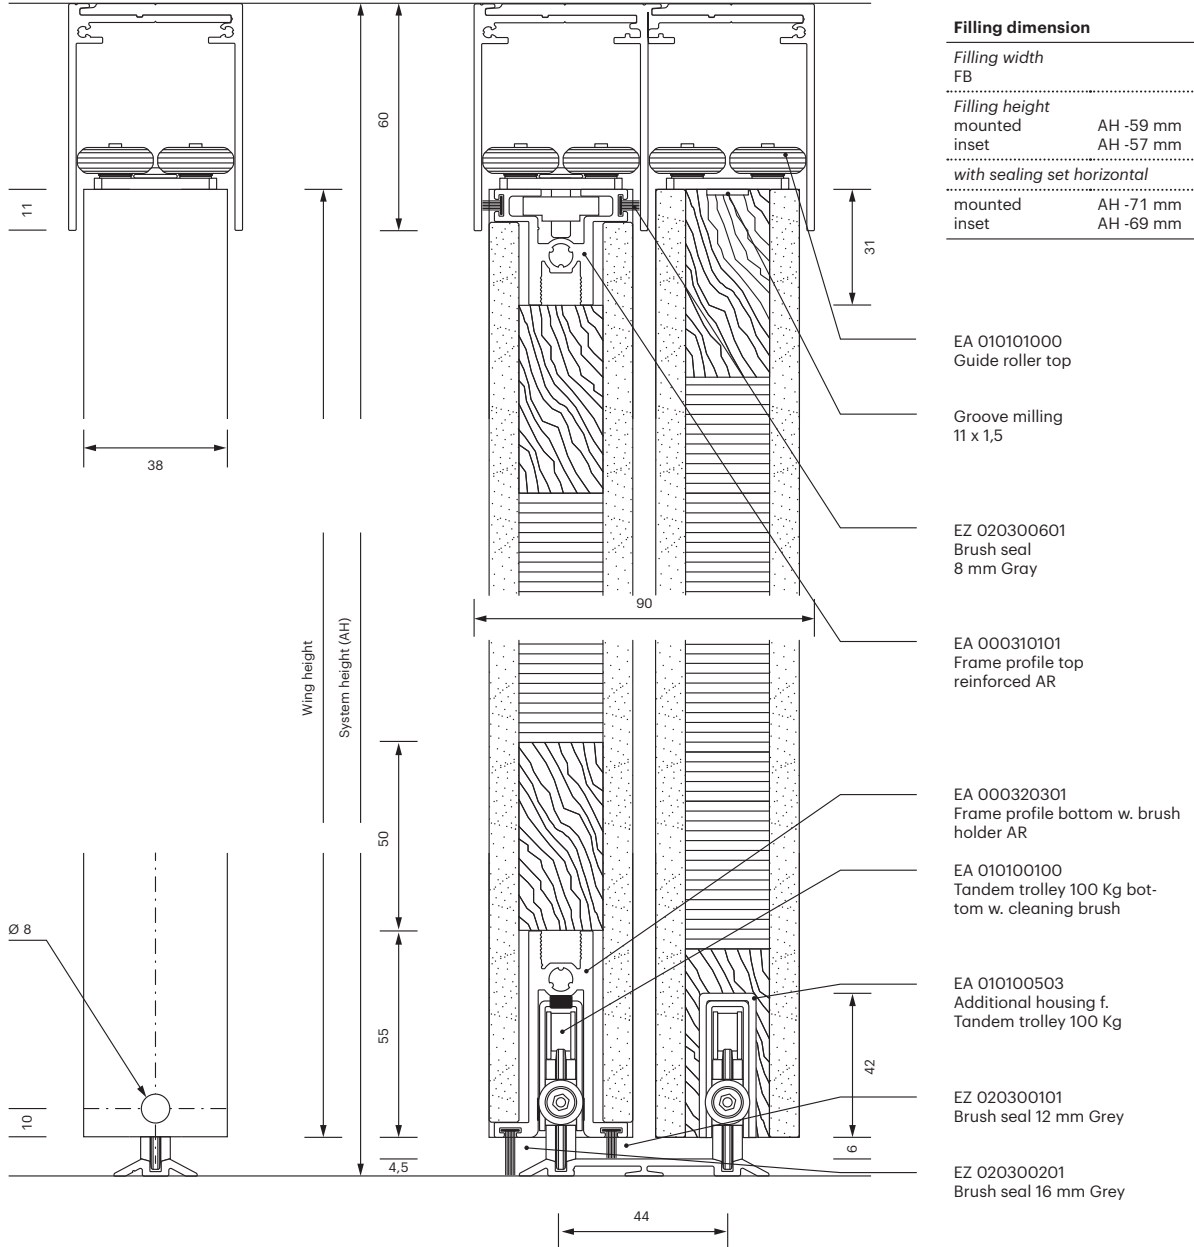

Honeycomb panel sliding door

WPOO bottom running

ATTENTION

Height compensation without automatic soft stop +/- 6 mm
Height compensation with automatic soft stop +/- 6 mm

Honeycomb panel sliding door

WPOO bottom running

All dimensions in millimeters

Wing dimension

<i>Wing width (FB)</i>	
AB + (number of projections x 30 mm) : Number of wings	
<i>Wing height</i>	
mounted	AH -59 mm
inset	AH -57 mm
<i>with sealing set horizontal</i>	
mounted	AH -59 mm
inset	AH -57 mm

Filling dimension

<i>Filling width</i>	
FB	
<i>Filling height</i>	
mounted	AH -59 mm
inset	AH -57 mm
<i>with sealing set horizontal</i>	
mounted	AH -71 mm
inset	AH -69 mm

Honeycomb panel sliding door

WPOO bottom running

i All dimensions in millimeters

Sealing set horizontal