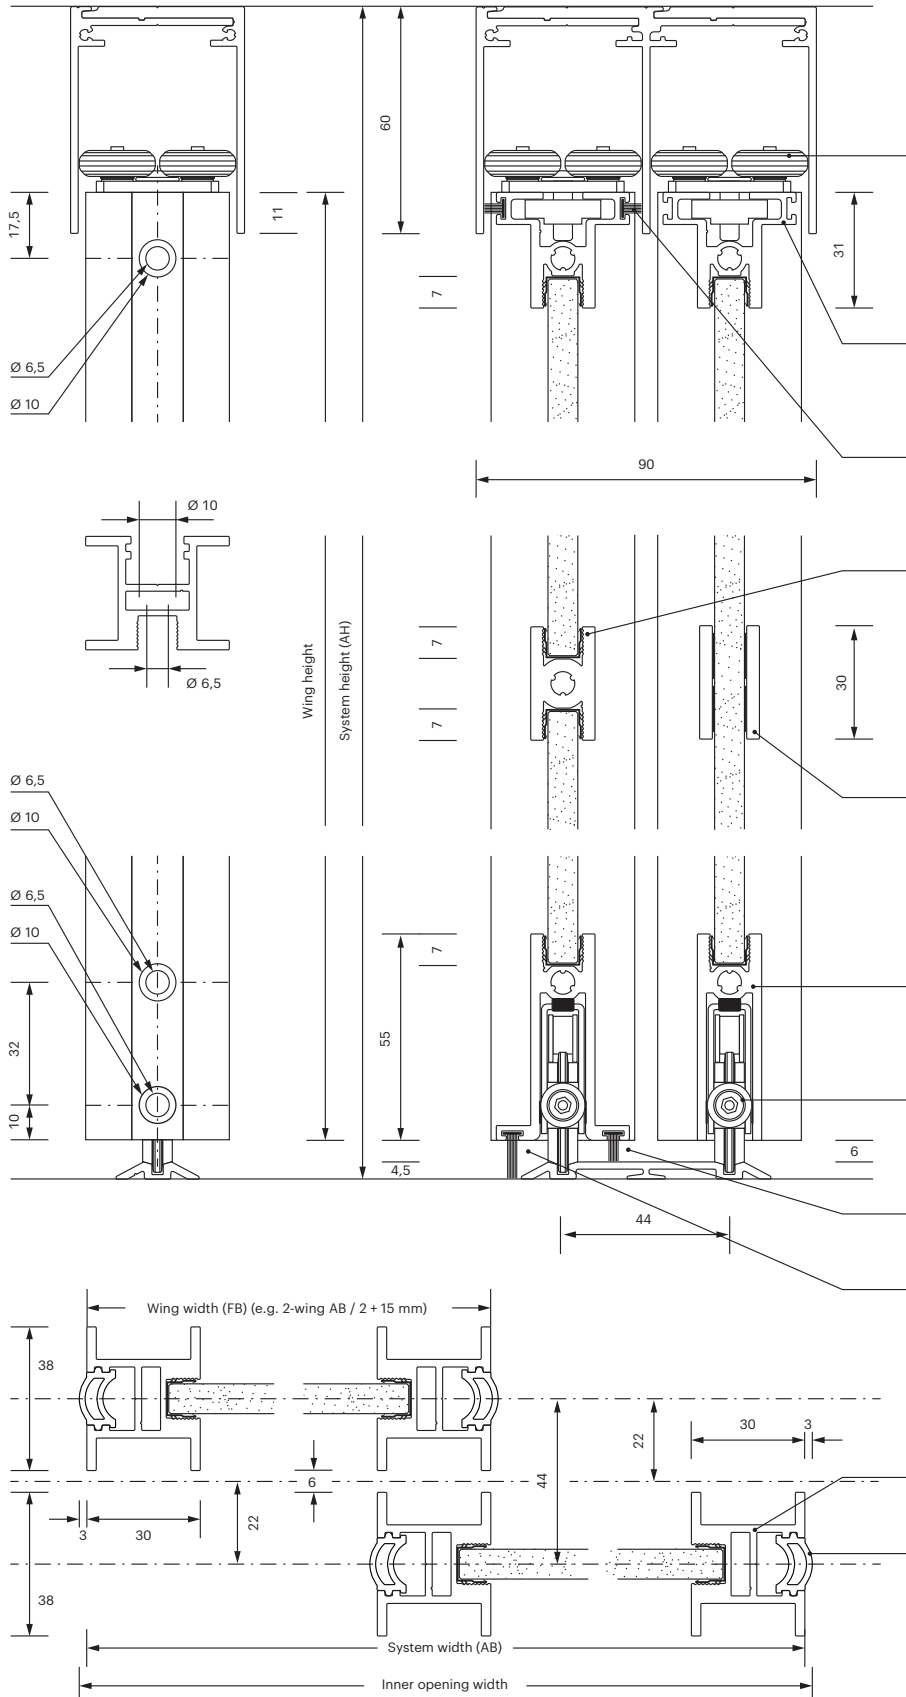

## AR30B bottom running

**ATTENTION**

Height compensation without automatic soft stop +/- 6 mm  
 Height compensation with automatic soft stop +/- 6 mm

## AR30B bottom running

**i** All dimensions in millimeters

### Wing dimension

Wing width (FB)  
 $AB + (\text{number of projections} \times 10 \text{ mm})$  : Number of wings

Wing height  
 mounted AH -59 mm  
 inset AH -57 mm

### Filling dimension

Filling width  
 FB -6 mm

Filling height  
 mounted AH -131 mm  
 inset AH -129 mm