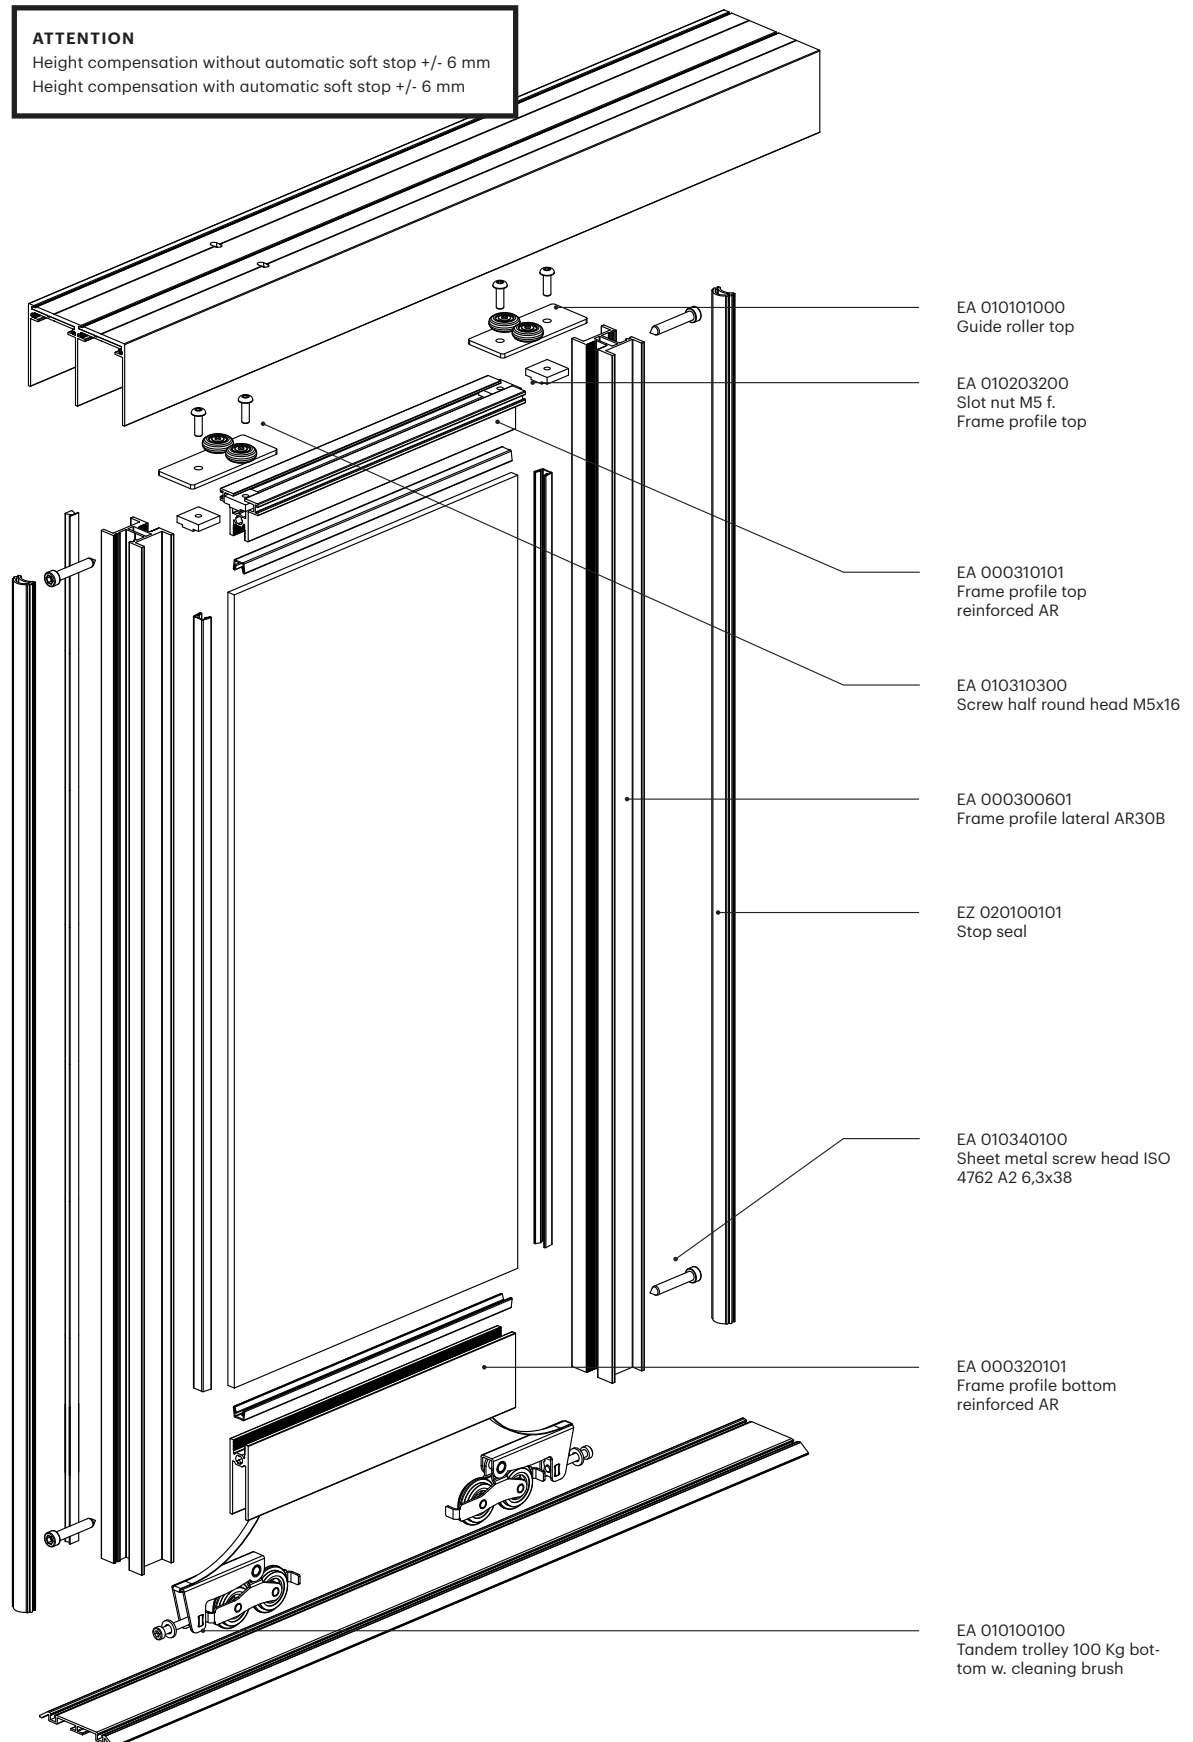

# Aluminum frame sliding door

## AR30B bottom running

**ATTENTION**

Height compensation without automatic soft stop +/- 6 mm  
 Height compensation with automatic soft stop +/- 6 mm

### Wing dimension

Wing width (FB)  
 $AB + (\text{number of projections} \times 10 \text{ mm})$  : Number of wings

Wing height  
 mounted AH -59 mm  
 inset AH -57 mm

### Filling dimension

Filling width  
 FB -6 mm

Filling height  
 mounted AH -131 mm  
 inset AH -129 mm