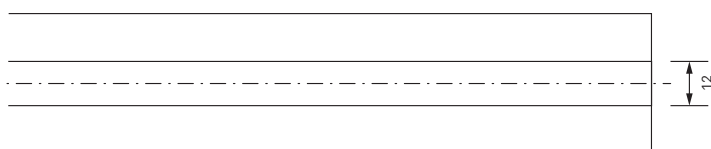

Wing dimension

Wing width (FB)
 $AB + (\text{number of projections} \times 10 \text{ mm}) : \text{Number of wings}$

Wing height
 AH - 78 mm

i All dimensions in millimeters

Filling dimension

Filling width
 FB

Filling height
 AH - 78 mm

with seal set horizontal
 AH - 82 mm

Honeycomb panel sliding door

WPOO top running

i All dimensions in millimeters

Sealing set horizontal