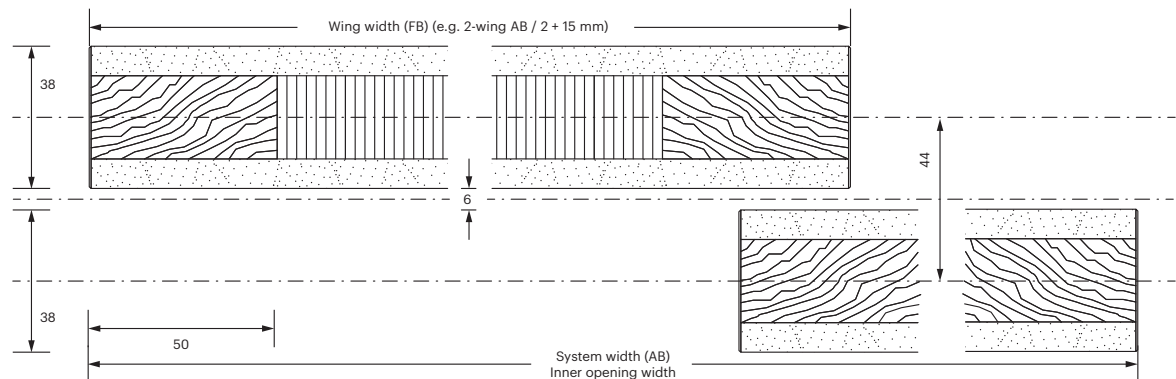

Honeycomb panel sliding door

WPOO top running

ATTENTION

Height compensation without automatic soft stop +/- 4 mm
 Height compensation with automatic soft stop +/- 4 mm

Honeycomb panel sliding door

WPOO top running

Wing dimension

Wing width (FB)
 $AB + (\text{number of projections} \times 10 \text{ mm}) : \text{Number of wings}$

Wing height
 AH - 78 mm

i All dimensions in millimeters

Filling dimension

Filling width
 FB

Filling height
 AH - 78 mm

with seal set horizontal
 AH - 82 mm

Honeycomb panel sliding door

WPOO top running

i All dimensions in millimeters

Sealing set horizontal