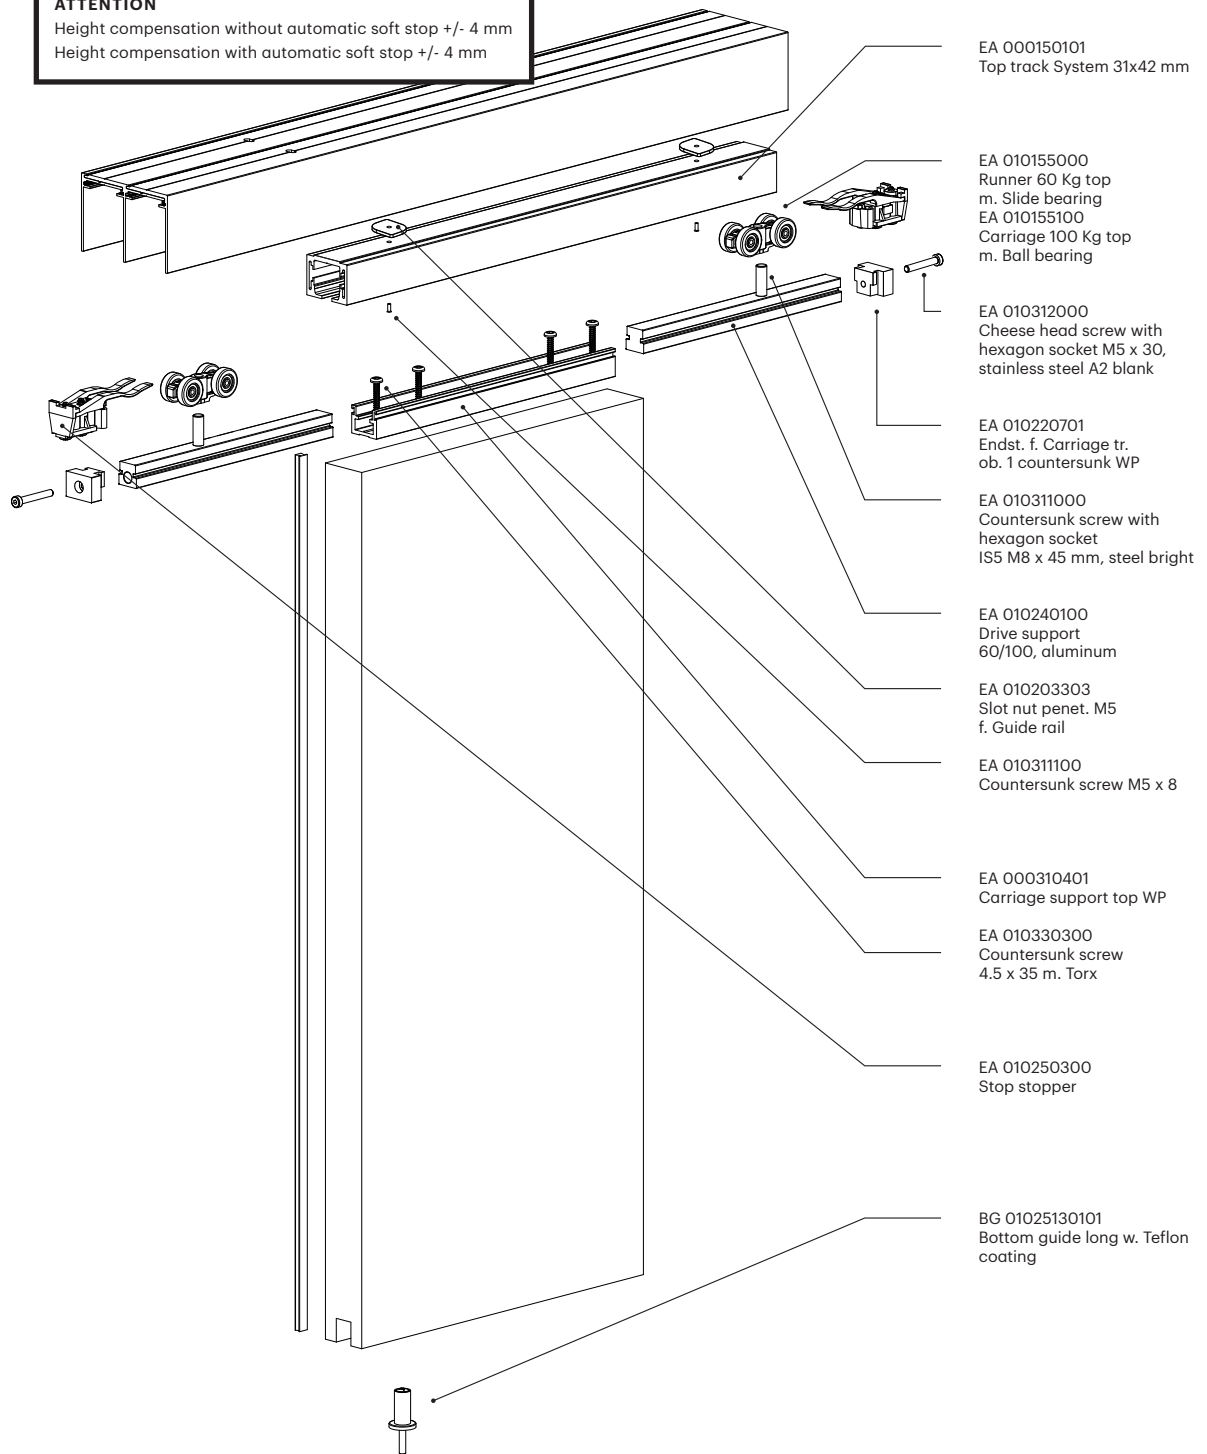

Honeycomb panel sliding door

WPOO top running

ATTENTION

Height compensation without automatic soft stop +/- 4 mm
 Height compensation with automatic soft stop +/- 4 mm

Honeycomb panel sliding door

WPOO top running

Wing dimension

Wing width (FB)
 $AB + (\text{number of projections} \times 10 \text{ mm}) : \text{Number of wings}$

Wing height
 AH - 78 mm

i All dimensions in millimeters

Filling dimension

Filling width
 FB

Filling height
 AH - 78 mm

with seal set horizontal
 AH - 82 mm

Honeycomb panel sliding door

WPOO top running

i All dimensions in millimeters

Sealing set horizontal