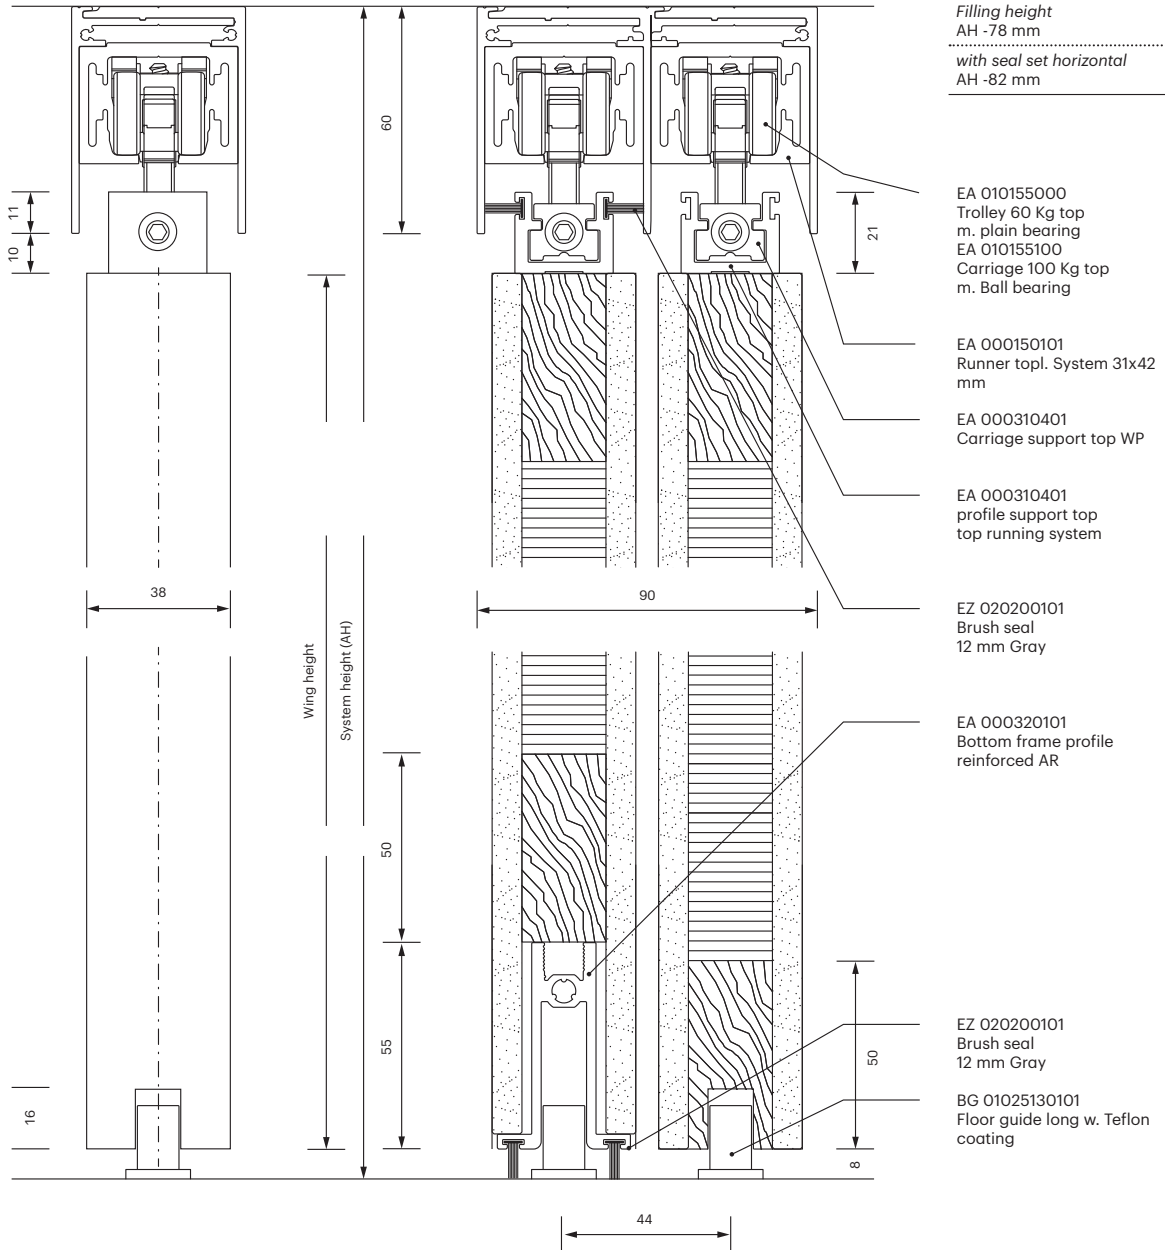

Honeycomb panel sliding door

WPOO top running

ATTENTION

Height compensation without automatic soft stop +/- 4 mm
 Height compensation with automatic soft stop +/- 4 mm

Honeycomb panel sliding door

WPOO top running

Wing dimension

Wing width (FB)
 $AB + (\text{number of projections} \times 10 \text{ mm}) : \text{Number of wings}$

Wing height
 AH - 78 mm

i All dimensions in millimeters

Filling dimension

Filling width
 FB

Filling height
 AH - 78 mm

with seal set horizontal
 AH - 82 mm

Honeycomb panel sliding door

WPOO top running

i All dimensions in millimeters

Sealing set horizontal